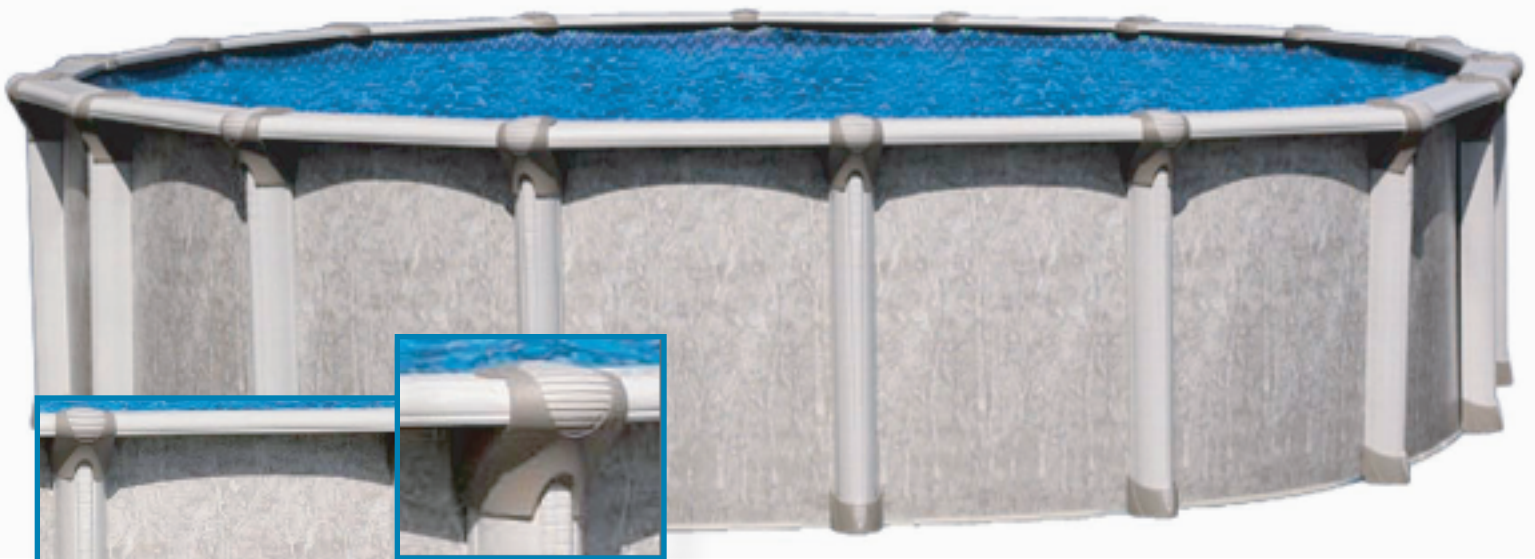

EVO 1200X

54" Above Ground Pool

SPECIFICATIONS

Frame Size	10" Printed
Ledge Cover	Two piece ledge cover
Frame Protection	Enhanced Structural Polymer
Foot Cover	Yes
Oval System	Braceless - Yardmore
Other	Pool Saver Wall Panel

Round Sizes

- 12' • 24'
- 15' • 28'
- 18' • 33'
- 20'

Oval Sizes

- 12'x17' • 18'x33'
- 12'x24' • 18'x40'
- 15'x26'
- 15'x30'

EVOLUTION
ADVANTAGE *Pools*

...tomorrow's technology for today's pool.

Made by
Wil-Bar
International
Proudly Made In The USA.